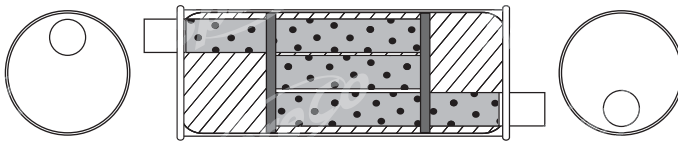

UNIVERSAL **ROUND - TRIPLE FLOW**

Pipe Size	Length	Body Size	Config.	Brand	Order Code
1 1/2" (38mm)	12" (300mm)	6" Round	O/O LH	Zetti	ASM103
1 1/2" (38mm)	12" (300mm)	6" Round	O/O RH	Zetti	ASM103R
1 1/2" (38mm)	14" (350mm)	6" Round	O/O LH	Zetti	ASM105
1 1/2" (38mm)	16" (400mm)	6" Round	O/O LH	Zetti	ASM107
1 3/4" (45mm)	12" (300mm)	6" Round	O/O LH	Zetti	ASM122
1 3/4" (45mm)	14" (350mm)	7" Round	O/O RH	Spareco Econo	UNX077R
1 3/4" (45mm)	16" (400mm)	7" Round	O/O LH	Zetti	UNX078L
1 3/4" (45mm)	16" (400mm)	7" Round	O/O RH	Zetti	UNX078R
1 3/4" (45mm)	16" (400mm)	6" Round	O/C	Zetti	ASM127
1 3/4" (45mm)	16" (400mm)	6" Round	O/O LH	Zetti	ASM128
1 3/4" (45mm)	16" (400mm)	6" Round	O/O RH	Zetti	ASM128R
1 3/4" (45mm)	18" (450mm)	6" Round	O/O LH	Zetti	ASM131
1 3/4" (45mm)	18" (450mm)	6" Round	O/O RH	Zetti	ASM131R
1 3/4" (45mm)	22" (550mm)	6" Round	O/O LH	Zetti	ASM134
1 7/8" (48mm)	20" (500mm)	7" Round	O/O LH	Zetti	UNX080L
1 7/8" (48mm)	20" (500mm)	7" Round	O/O RH	Zetti	UNX080R
2" (50mm)	16" (400mm)	6" Round	O/O LH	Zetti	ASM148
2" (50mm)	16" (400mm)	6" Round	O/O RH	Zetti	ASM148R
2" (50mm)	18" (450mm)	6" Round	O/O LH	Zetti	ASM151
2" (50mm)	18" (450mm)	6" Round	O/O RH	Zetti	ASM151R
2" (50mm)	18" (450mm)	7" Round	O/O LH	Zetti	M814L
2" (50mm)	20" (500mm)	7" Round	O/O LH	Zetti	UNX045L
2" (50mm)	20" (500mm)	7" Round	O/O RH	Zetti	UNX045R
2" (50mm)	20" (500mm)	8" Round	O/O RH	Zetti	M1437B Bull Tube
2" (50mm)	22" (550mm)	6" Round	O/O LH	Zetti	ASM154
2" (50mm)	24" (600mm)	6" Round	O/O LH	Zetti	ASM710
2 1/4" (57mm)	16" (400mm)	7" Round	O/O LH	Zetti	ASM520
2 1/4" (57mm)	18" (450mm)	7" Round	O/O LH	Zetti	M815L
2 1/4" (57mm)	18" (450mm)	7" Round	O/O RH	Zetti	M815R
2 1/4" (57mm)	20" (500mm)	7" Round	O/O RH	Zetti	UNX123
2 1/4" (57mm)	22" (550mm)	8" Round	O/O LH	Zetti	M818L

LEGEND

LH = Left Hand Rotation
RH = Right Hand Rotation

LH Outlet
Orientation

RH Outlet
Orientation