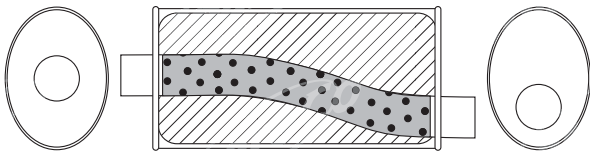

## UNIVERSAL 8" x 5" OVAL - MEGA POWER

Pipe Size	Length	Config.	Glass Packed	Brand	Order Code
3" (75mm)	10" (250mm)	O/O INLINE	Yes	Zetti	STR8676
3" (75mm)	12" (300mm)	O/C	Yes	Zetti	STR9100
3" (75mm)	14" (350mm)	C/C	Yes	Zetti	STR9155
3" (75mm)	14" (350mm)	O/C	Yes	Zetti	STR9110
3" (75mm)	14" (350mm)	O/O	Yes	Zetti	STR9150

Pipe Size	Length	Config.	Brand	Order Code
1 1/2" (38mm)	10" (250mm)	O/C	Zetti	ASM900
1 1/2" (38mm)	10" (250mm)	O/O	Zetti	ASM901
1 3/4" (45mm)	14" (350mm)	O/C	Zetti	ASM904

**UNIVERSAL 8"X5" OVAL - TRIPLE FLOW BULL TUBE**

*\*With Bull Tube, Suitable for Twin Cam Engines.*

Pipe Size	Length	Config.	Brand	Order Code
1 3/4" (45mm)	16" (400mm)	O/C	Zetti	ASM026B
2" (50mm)	16" (400mm)	O/C	Zetti	ASM070B

**UNIVERSAL 9"X5" OVAL - MEGA POWER**

Pipe Size	Length	Config.	Brand	Order Code
3 1/2" (90mm)	14" (350mm)	O/C	Zetti	STR8158
4" (100mm)	14" (350mm)	O/C	Zetti	STR8190

**UNIVERSAL 9"X5" OVAL - TRIPLE FLOW**

Pipe Size	Length	Config.	Brand	Order Code
3" (75mm)	14" (350mm)	O/O	Zetti	ASM338