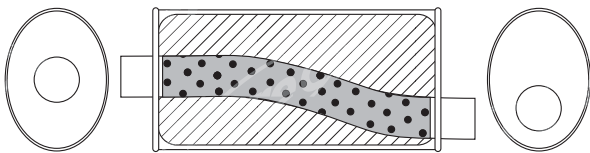

UNIVERSAL 8" x 5" OVAL - MEGA POWER

Pipe Size	Length	Config.	Glass Packed	Brand	Order Code
3" (75mm)	10" (250mm)	O/O INLINE	Yes	Zetti	STR8676
3" (75mm)	12" (300mm)	O/C	Yes	Zetti	STR9100
3" (75mm)	14" (350mm)	C/C	Yes	Zetti	STR9155
3" (75mm)	14" (350mm)	O/C	Yes	Zetti	STR9110
3" (75mm)	14" (350mm)	O/O	Yes	Zetti	STR9150