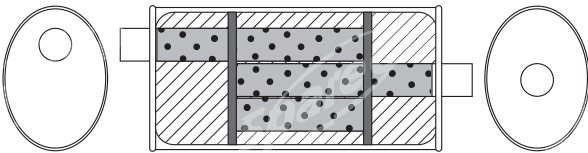

## UNIVERSAL 8" x 4" OVAL - TRIPLE FLOW

Pipe Size	Length	Config.	Brand	Order Code
1 1/2" (38mm)	12" (300mm)	O/C	Zetti	ASM001
1 1/2" (38mm)	12" (300mm)	O/O	Zetti	ASM002
1 1/2" (38mm)	16" (400mm)	O/C	Zetti	ASM005
1 1/2" (38mm)	16" (400mm)	O/O	Zetti	ASM006
1 3/4" (45mm)	12" (300mm)	O/O	Zetti	ASM022
1 3/4" (45mm)	14" (350mm)	O/C	Zetti	ASM024
1 3/4" (45mm)	16" (400mm)	O/C	Zetti	ASM026
1 3/4" (45mm)	16" (400mm)	O/O	Zetti	ASM027
2" (50mm)	12" (300mm)	O/C	Zetti	ASM041
2" (50mm)	12" (300mm)	O/O	Zetti	ASM042
2" (50mm)	14" (350mm)	O/C	Zetti	ASM043
2" (50mm)	14" (350mm)	O/O	Zetti	ASM044
2" (50mm)	16" (400mm)	O/C	Zetti	ASM070
2" (50mm)	16" (400mm)	O/O	Zetti	ASM047 With Bracket
2" (50mm)	16" (400mm)	O/O	Zetti	ASM071
2" (50mm)	18" (450mm)	O/C	Zetti	ASM048

## UNIVERSAL 8" x 5" OVAL - MEGA POWER

Pipe Size	Length	Config.	Glass Packed	Brand	Order Code
3" (75mm)	10" (250mm)	O/O INLINE	Yes	Zetti	STR8676
3" (75mm)	12" (300mm)	O/C	Yes	Zetti	STR9100
3" (75mm)	14" (350mm)	C/C	Yes	Zetti	STR9155
3" (75mm)	14" (350mm)	O/C	Yes	Zetti	STR9110
3" (75mm)	14" (350mm)	O/O	Yes	Zetti	STR9150

**UNIVERSAL 8"X5" OVAL - OPEN CHAMBERED**

Pipe Size	Length	Config.	Brand	Order Code
3" (75mm)	14" (350mm)	O/C	Zetti	ASM340N
3" (75mm)	14" (350mm)	O/C	Zetti	ASM340NBA

**UNIVERSAL 8"X5" OVAL - TRIPLE FLOW**

Pipe Size	Length	Config.	Brand	Order Code
1 1/2" (38mm)	10" (250mm)	O/C	Zetti	ASM900
1 1/2" (38mm)	10" (250mm)	O/O	Zetti	ASM901
1 3/4" (45mm)	14" (350mm)	O/C	Zetti	ASM904

**UNIVERSAL 8"X5" OVAL - TRIPLE FLOW BULL TUBE**