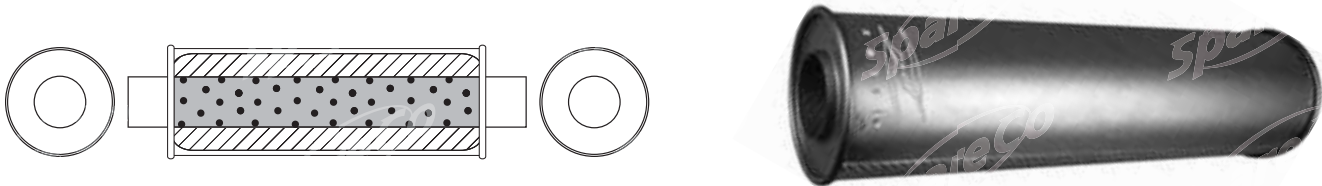

UNIVERSAL TRUCK **6" ROUND - STRAIGHT THROUGH**

Pipe Size	Length	Config.	Glass Packed	Brand	Order Code
2 1/4" (57mm)	24" (600mm)	C/C	No	Zetti	ASM811
2 1/2" (63mm)	24" (600mm)	C/C	Yes	Zetti	ASM823GP
3" (75mm)	24" (600mm)	C/C	No	Zetti	ASM870
3" (75mm)	24" (600mm)	C/C - W/O Spigots	No	Zetti	ASM870N