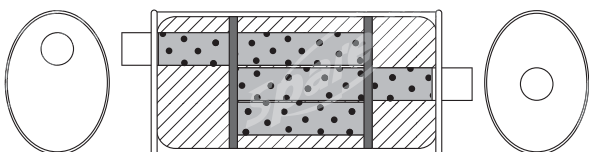

Pipe Size	Length	Config.	Brand	Order Code
1 1/2" (38mm)	10" (250mm)	O/C	Zetti	ASM900
1 1/2" (38mm)	10" (250mm)	O/O	Zetti	ASM901
1 3/4" (45mm)	14" (350mm)	O/C	Zetti	ASM904

**UNIVERSAL 8"X5" OVAL - TRIPLE FLOW BULL TUBE**

Pipe Size	Length	Config.	Brand	Order Code
3 1/2" (90mm)	14" (350mm)	O/C	Zetti	STR8158
4" (100mm)	14" (350mm)	O/C	Zetti	STR8190

**UNIVERSAL 9"X5" OVAL - TRIPLE FLOW**

Pipe Size	Length	Config.	Brand	Order Code
3" (75mm)	14" (350mm)	O/O	Zetti	ASM338

**UNIVERSAL 10" x 4" OVAL - MEGA POWER**

Pipe Size	Length	Config.	Glass Packed	Brand	Order Code	
2" (50mm)	14" (350mm)	O/C	Yes	Zetti	STR8550	
2 1/4" (57mm)	11" (275mm)	O/O INLINE	Yes	Zetti	STR8660	
2 1/4" (57mm)	14" (350mm)	O/C	Yes	Zetti	STR8650	
2 1/4" (57mm)	14" (350mm)	O/O	Yes	Zetti	STR8600	
2 1/2" (63mm)	11" (275mm)	O/C	Yes	Zetti	STR8670	
2 1/2" (63mm)	11" (275mm)	O/O INLINE	Yes	Zetti	STR8675	
2 1/2" (63mm)	12" (300mm)	O/C	Yes	Zetti	STR8750S	
2 1/2" (63mm)	14" (350mm)	O/C	Yes	Zetti	STR8750	
2 1/2" (63mm)	14" (350mm)	O/O	Yes	Zetti	STR8700	
2 1/2" (63mm)	17" (425mm)	O/O	Yes	Zetti	STR8700L	
3" (75mm)	10" (250mm)	O/O INLINE	Yes	Zetti	STR8756	
3" (75mm)	14" (350mm)	O/C	Yes	Zetti	STR8758	
3" (75mm)	14" (350mm)	O/C	Yes	Zetti	STR8758SS	Stainless
3" (75mm)	16" (400mm)	O/C	Yes	Zetti	STR8760	

**UNIVERSAL 10" x 4" OVAL - TRIPLE FLOW**

Pipe Size	Length	Config.	Glass Packed	Brand	Order Code
2 1/4" (57mm)	14" (350mm)	O/C	Yes	Spareco Econo	ASM300
2 1/4" (57mm)	14" (350mm)	O/C	Yes	Zetti	ASM300Z
2 1/4" (57mm)	14" (350mm)	O/O	Yes	Spareco Econo	ASM301
2 1/4" (57mm)	14" (350mm)	O/O	Yes	Zetti	ASM301Z
2 1/4" (57mm)	16" (400mm)	O/C	Yes	Spareco Econo	ASM302
2 1/4" (57mm)	16" (400mm)	O/C	Yes	Zetti	ASM302Z
2 1/4" (57mm)	16" (400mm)	O/O	Yes	Spareco Econo	ASM303