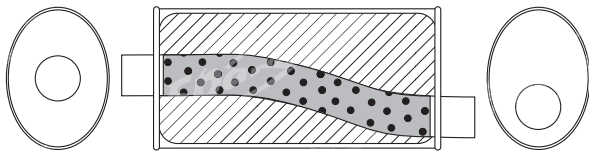

UNIVERSAL 10" x 4" OVAL - TRIPLE FLOW

← From previous page

Pipe Size	Length	Config.	Glass Packed	Brand	Order Code
2 1/4" (57mm)	16" (400mm)	O/O	Yes	Zetti	ASM303Z
2 1/4" (57mm)	20" (500mm)	O/C - W/O Spigots	Yes	Zetti	UNX103
2 1/2" (63mm)	12" (300mm)	O/C	Yes	Spareco Econo	ASM299
2 1/2" (63mm)	12" (300mm)	O/C	Yes	Zetti	ASM299Z
2 1/2" (63mm)	14" (350mm)	O/C	Yes	Spareco Econo	ASM304
2 1/2" (63mm)	14" (350mm)	O/C	Yes	Zetti	ASM304Z
2 1/2" (63mm)	14" (350mm)	O/O	Yes	Spareco Econo	ASM305
2 1/2" (63mm)	14" (350mm)	O/O	Yes	Zetti	ASM305Z
2 1/2" (63mm)	16" (400mm)	O/C	Yes	Spareco Econo	ASM306
2 1/2" (63mm)	16" (400mm)	O/O	Yes	Spareco Econo	ASM307

UNIVERSAL 11" x 6" OVAL - MEGA POWER

Pipe Size	Length	Config.	Glass Packed	Brand	Order Code
2 1/4" (57mm)	16" (400mm)	O/C	Yes	Zetti	STR8815
2 1/2" (63mm)	16" (400mm)	O/C	Yes	Zetti	STR8850
2 1/2" (63mm)	18" (450mm)	O/C - W/O Spigots	Yes	Zetti	STR8800N
2 1/2" (63mm)	20" (500mm)	O/O	Yes	Zetti	BS0661
3" (75mm)	16" (400mm)	O/C	Yes	Zetti	STR8825
3" (75mm)	18" (450mm)	O/C - W/O Spigots	Yes	Zetti	STR8830N
3" (75mm)	20" (500mm)	O/C - W/O Spigots	Yes	Zetti	STR8835N