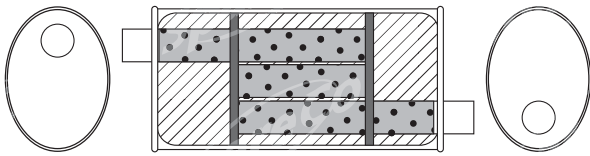

UNIVERSAL 8" x 4" OVAL - TRIPLE FLOW

Pipe Size	Length	Config.	Brand	Order Code
1 1/2" (38mm)	12" (300mm)	O/C	Zetti	ASM001
1 1/2" (38mm)	12" (300mm)	O/O	Zetti	ASM002
1 1/2" (38mm)	16" (400mm)	O/C	Zetti	ASM005
1 1/2" (38mm)	16" (400mm)	O/O	Zetti	ASM006
1 3/4" (45mm)	12" (300mm)	O/O	Zetti	ASM022
1 3/4" (45mm)	14" (350mm)	O/C	Zetti	ASM024
1 3/4" (45mm)	16" (400mm)	O/C	Zetti	ASM026
1 3/4" (45mm)	16" (400mm)	O/O	Zetti	ASM027
2" (50mm)	12" (300mm)	O/C	Zetti	ASM041
2" (50mm)	12" (300mm)	O/O	Zetti	ASM042
2" (50mm)	14" (350mm)	O/C	Zetti	ASM043
2" (50mm)	14" (350mm)	O/O	Zetti	ASM044
2" (50mm)	16" (400mm)	O/C	Zetti	ASM070
2" (50mm)	16" (400mm)	O/O	Zetti	ASM047 With Bracket
2" (50mm)	16" (400mm)	O/O	Zetti	ASM071
2" (50mm)	18" (450mm)	O/C	Zetti	ASM048