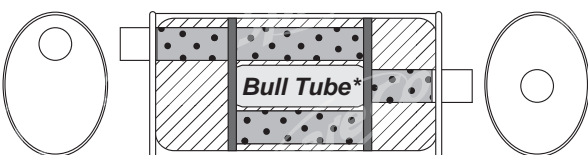

## UNIVERSAL 8" x 5" OVAL - MEGA POWER

Pipe Size	Length	Config.	Glass Packed	Brand	Order Code
3" (75mm)	10" (250mm)	O/O INLINE	Yes	Zetti	STR8676
3" (75mm)	12" (300mm)	O/C	Yes	Zetti	STR9100
3" (75mm)	14" (350mm)	C/C	Yes	Zetti	STR9155
3" (75mm)	14" (350mm)	O/C	Yes	Zetti	STR9110
3" (75mm)	14" (350mm)	O/O	Yes	Zetti	STR9150

**UNIVERSAL 8"X5" OVAL - OPEN CHAMBERED**

Pipe Size	Length	Config.	Brand	Order Code
3" (75mm)	14" (350mm)	O/C	Zetti	ASM340N
3" (75mm)	14" (350mm)	O/C	Zetti	ASM340NBA

**UNIVERSAL 8"X5" OVAL - TRIPLE FLOW**

Pipe Size	Length	Config.	Brand	Order Code
1 1/2" (38mm)	10" (250mm)	O/C	Zetti	ASM900
1 1/2" (38mm)	10" (250mm)	O/O	Zetti	ASM901
1 3/4" (45mm)	14" (350mm)	O/C	Zetti	ASM904

**UNIVERSAL 8"X5" OVAL - TRIPLE FLOW BULL TUBE**