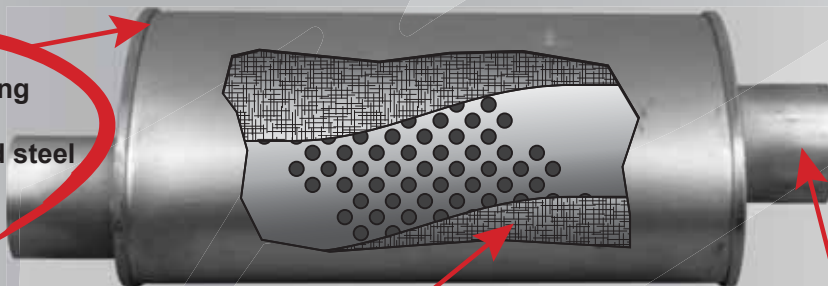

- Double wrapped casing with Lock Seam
- 2 x 0.6mm aluminised steel