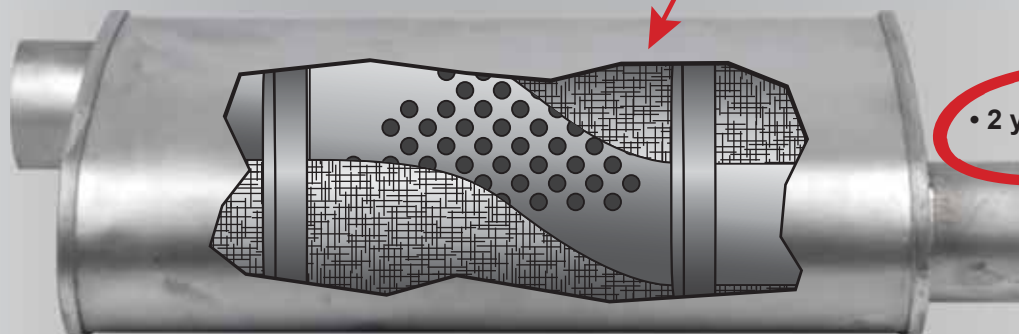

# Your Guarantee Of Quality

- Double wrapped casing with Lock Seam
- 2 x 0.6mm aluminised steel

- Packed with long E-glass fiber
  - = Non combustion property
  - = Material remains unchanged up to 700° C
  - = Longer lasting
  - = Better sound absorptions

- 1.6mm thick tube
- Fully aluminised
- Excellent corrosion resistance
  - = Last Longer

- Mandrel bent tube
  - = Smoother flow
  - = More fuel savings
  - = More power

- More reinforcement points
  - = Last Longer